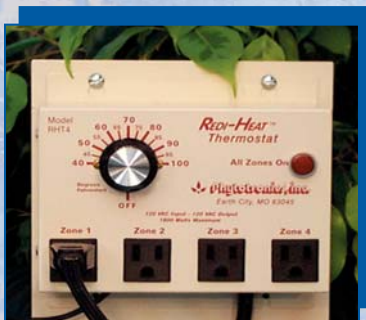

The new Redi-Heat Propagation Mats provide flexibility to growers who need an even, constant heat to the root zone of freshly sown seeds and cuttings to promote uniform plant growth. They can be used for small or large propagation areas anywhere there is 120 vac current. Redi-Heat Propagation Mats should be used with a thermostat to maintain a constant desired temperature. The Phytotronics RHT4 Thermostat is excellent for this purpose.

The Redi-Heat Mats are so unique and efficient that they are patented. The heating element is manufactured with durable carbon, silver and copper interior components. These elements are then laminated between two tough, clear polyester sheets. The blue grounding foil is then bonded to the outside surface to evenly distribute the heat and protect the grower from electrical shock should a scratch or puncture in the laminate expose the heating element.