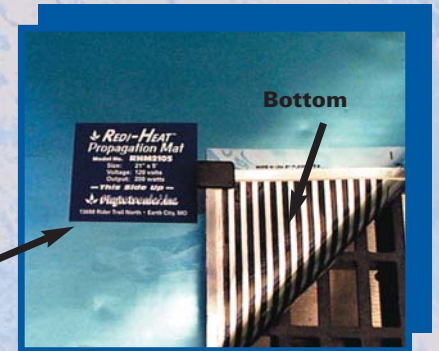

REDI-HEAT™

Propagation Mats

Features of the Redi-Heat Propagation Mats

- The New Redi-Heat Propagation Mats are portable and can be used anywhere root zone heat is necessary.
- Provides even, constant heat to the root zone for pots and flats.
- Designed for use on greenhouse benches or any flat surface
- Waterproof and fully grounded against electrical shock. As with all electrical products, use care when working with and around the mats.
- Redi-Heat Mats have a heavy duty 8' cord with a molded NEMA three prong plug for 120 volt AC current.
- Each mat is fully warranted for 1 year with full replacement if defective.
- They are easy to install and economical to operate.
- Larger sizes eliminate the need for multiple cords and receptacles.
- Excellent for plant propagation or growing.